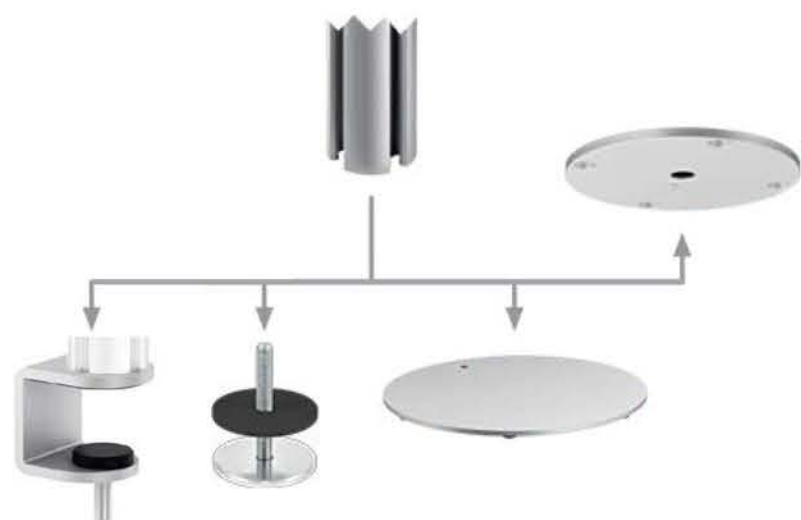

m!ka System Pole Support

ID	Description
  YT3245	m!ka System Pole Desktop Mounting Kit including washers in both black and aluminum preferred mounting option! EAN: 4260649440704 19 x 12.5 x 2.5 cm – 0.18 kg
  YT3249	m!ka System Pole Table Clamp aluminum m!ka System Pole not included! EAN: 4260649440742 20.5 x 8.5 x 6 cm – 0.58 kg
  YT3248	m!ka System Pole Ceiling Mounting Kit aluminum EAN: 4260649440735 17.5 x 13.5 x 7 cm – 0.94 kg
  YT3222	m!ka Pole Safety Stop EAN: 4260649440551 8 x 7 x 0.5 cm – 0.015 kg

m!ka Studio Accessories

ID	Description
  YT3247	m!ka Plastic Sleeve Polybag / packing unit 10 EAN: 4260649440728 17 x 12.5 x 3 cm – 0.07 kg
  YT3246	m!ka Yellow Spacer Polybag / packing unit 10 EAN: 4260649440711 19 x 12.5 x 3 cm – 0.06 kg
  YT3221	m!ka Cable Clamp for m!ka System Pole Polybag / packing unit 6 EAN: 4260649440544 19 x 12.5 x 1.5 cm – 0.08 kg
  YT3220	m!ka Cable Clamp for m!ka Monitor Arm Polybag / packing unit 10 EAN: 4260649440537 19 x 12.5 x 1.5 cm – 0.03 kg

m!ka Spare Parts (MKII)

ID	Description
  YT3350	m!ka 5/8" Mic Adapter with On Air Indicator MKII for aluminum and black m!ka Mic Arms compatible with all previous models EAN: 4260649440995 8.5 x 5 x 4 cm – 0.06 kg
  YT3351	m!ka 5/8" Mic Adapter without On Air Indicator MKII for aluminum and black m!ka Mic Arms compatible with all previous models EAN: 4260649441008 8.5 x 5 x 4 cm – 0.06 kg