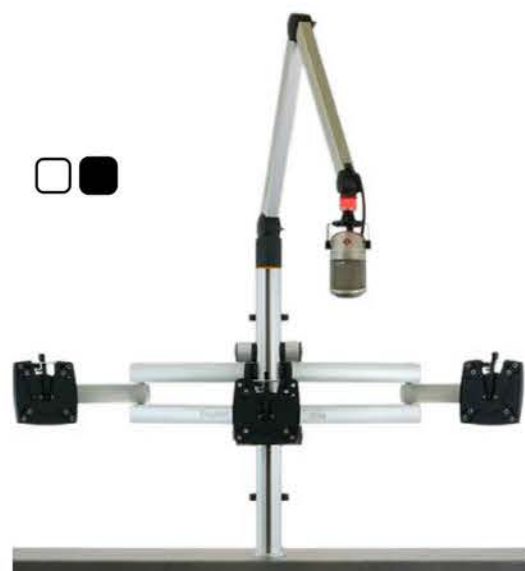

SET 7

m!ka Sets aluminum

ID	Description	Content of delivery
YT3410	m!ka SET 1: Single Monitor Set aluminum EAN: 4260649441022	1x YT3231 Monitor Arm XS, 1x YT3243 System Pole M 21,5", 1x YT3245 System Pole Desktop Mounting Kit
YT3411	m!ka SET 2: Single Monitor + Single Mic Set aluminum EAN: 4260649441039	1x YT3231 Monitor Arm XS, 1x YT3205 On Air Mic Arm M, 1x YT3224 XLR-3 + XLR-5 Mounting, 1x YT3243 System Pole M 21,5" , 1x YT3245 System Pole Desktop Mounting Kit
YT3412	m!ka SET 3: Dual Monitor Set aluminum EAN: 4260649441046	2x YT3230 Monitor Arm M, 1x YT3243 System Pole M 21,5", 1x YT3245 System Pole Desktop Mounting Kit
YT3413	m!ka SET 4: Dual Monitor + Single Mic Set aluminum EAN: 4260649441053	2x YT3230 Monitor Arm M, 1x YT3205 On Air Mic Arm M, 1x YT3224 XLR-3 + XLR-5 Mounting, 1x YT3243 System Pole M 21,4", 1x YT3245 System Pole Desktop Mounting Kit
YT3414	m!ka SET 5: Triple Monitor Set aluminum EAN: 4260649441060	1x YT3231 Monitor Arm XS, 2x YT3230 Monitor Arm M, 1x YT3243 System Pole M 21,5", 1x YT3245 System Pole Desktop Mounting Kit
YT3415	m!ka SET 6: Triple XL Monitor Set aluminum EAN: 4260649441077	1x YT3231 Monitor Arm XS, 2x YT3229 Monitor Arm XL, 1x YT3243 System Pole M 21,5", 1x YT3245 System Pole Desktop Mounting Kit