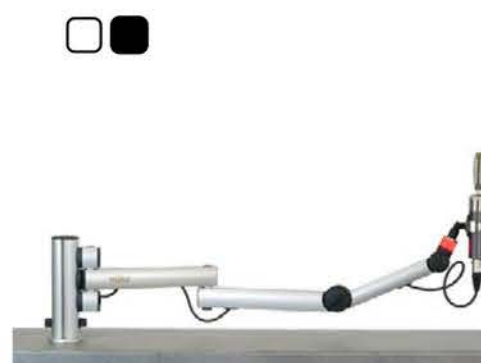

SET 9

SET 10

SET 11

SET 12

m!ka Sets aluminum

ID	Description	Content of delivery
YT3410	<b>m!ka SET 1: Single Monitor Set aluminum</b> EAN: 4260649441022	1x YT3231 Monitor Arm XS, 1x YT3243 System Pole M 21,5", 1x YT3245 System Pole Desktop Mounting Kit
YT3411	<b>m!ka SET 2: Single Monitor + Single Mic Set aluminum</b> EAN: 4260649441039	1x YT3231 Monitor Arm XS, 1x YT3205 On Air Mic Arm M, 1x YT3224 XLR-3 + XLR-5 Mounting, 1x YT3243 System Pole M 21,5" , 1x YT3245 System Pole Desktop Mounting Kit
YT3412	<b>m!ka SET 3: Dual Monitor Set aluminum</b> EAN: 4260649441046	2x YT3230 Monitor Arm M, 1x YT3243 System Pole M 21,5", 1x YT3245 System Pole Desktop Mounting Kit
YT3413	<b>m!ka SET 4: Dual Monitor + Single Mic Set aluminum</b> EAN: 4260649441053	2x YT3230 Monitor Arm M, 1x YT3205 On Air Mic Arm M, 1x YT3224 XLR-3 + XLR-5 Mounting, 1x YT3243 System Pole M 21,4", 1x YT3245 System Pole Desktop Mounting Kit
YT3414	<b>m!ka SET 5: Triple Monitor Set aluminum</b> EAN: 4260649441060	1x YT3231 Monitor Arm XS, 2x YT3230 Monitor Arm M, 1x YT3243 System Pole M 21,5", 1x YT3245 System Pole Desktop Mounting Kit
YT3415	<b>m!ka SET 6: Triple XL Monitor Set aluminum</b> EAN: 4260649441077	1x YT3231 Monitor Arm XS, 2x YT3229 Monitor Arm XL, 1x YT3243 System Pole M 21,5", 1x YT3245 System Pole Desktop Mounting Kit