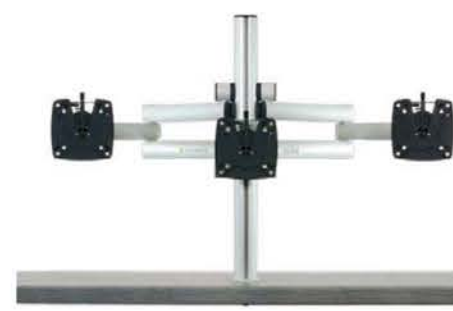

m!ka Monitor Arms

ID	Description
YT3631	m!ka Monitor Arm XS black max range 4.13" (10.5 cm) EAN: 4260649441220 21 x 19 x 14 cm – 1.0 kg
YT3630	m!ka Monitor Arm M black max range 19.89" (50.5 cm) EAN: 4260649441213 33 x 26 x 14 cm – 2.25 kg
YT3629	m!ka Monitor Arm XL black max range 27.76" (70.5 cm) EAN: 4260649441206 45 x 26 x 14 cm – 2.65 kg
YT3628	m!ka Monitor Arm SL black max range 17.72" (45 cm) EAN: 4260649441190 33 x 26 x 14 cm – 1.85 kg

m!ka System Poles

ID	Description
YT3236	m!ka System Pole XS 7.09" (18cm) black EAN: 4260649440650 19 x 5 x 5 cm – 0.35 kg
YT3640	m!ka System Pole S 17.5" (44.5cm) black EAN: 4260649441237 45.5 x 5 x 5 cm – 0.83 kg
YT3643	m!ka System Pole M 21.5" (54.5cm) black EAN: 4260649441251 55 x 5 x 5 cm – 1.02 kg
YT3641	m!ka System Pole L 33.3" (84.5cm) black EAN: 4260649441244 86 x 5 x 5 cm – 1.55 kg

m!ka Wall Mount Poles

ID	Description
YT3660	m!ka Wall Mount Pole S 17.5" (44.5cm) black EAN: 4260649441268 46 x 5.5 x 4 cm – 0.55 kg
YT3661	m!ka Wall Mount Pole XL 35" (89cm) black EAN: 4260649441275 91 x 5.5 x 4 cm – 1.07 kg

SET 5